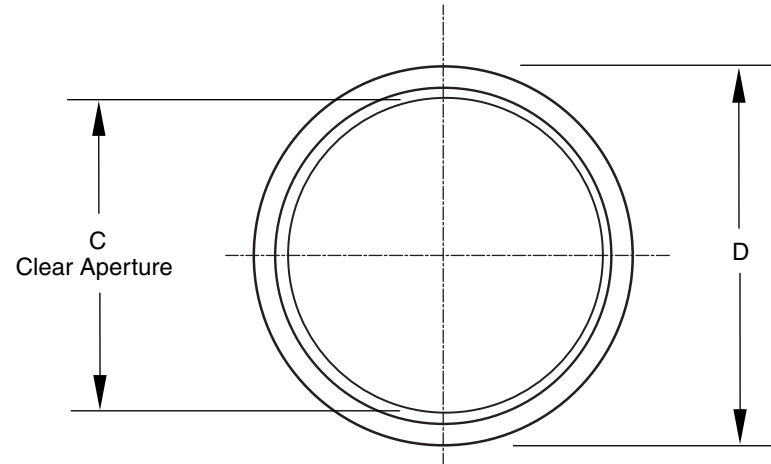

NOTES: 1. Material is silver or black anodized aluminum.
2. Not to scale. Dimensions in mm ± 0.3 mm.

Step-up #	A LENS THREAD	B FILTER THREAD	C CLEAR APERTURE	D OUTER DIAMETER
SD27-25.5	M27 x P0.5	M25.5 x P0.5	22.5	29.5
SD30.5-27	M30.5 x P0.5	M27 x P0.5	26.3	33.4
SD34-30.5	M34 x P0.5	M30.5 x P0.5	30	36
SD46-40.5	M46 x P0.75	M40.5 x P0.5	39.7	49.8
SD48-40.5	M48 x P0.75	M40.5 x P0.5	40	49.8
SD49-46	M49 x P0.75	M46 x P0.75	45.3	51
SD52-46	M52 x P0.75	M46 x P0.75	45.3	54
SD52-49	M52 x P0.75	M49 x P0.75	48.3	54
SD55-46	M55 x P0.75	M46 x P0.75	45.3	57
SD55-49	M55 x P0.75	M49 x P0.75	48.3	57.4
SD55-52	M55 x P0.75	M52 x P0.75	51.2	56.8
SD58-46	M58 x P0.75	M46 x P0.75	45.3	60
SD58-52	M58 x P0.75	M52 x P0.75	51.2	60
SD58-55	M58 x P0.75	M55 x P0.75	54.3	60
SD62-46	M62 x P0.75	M46 x P0.75	45	64
SD62-52	M62 x P0.75	M52 x P0.75	51.2	64
SD62-55	M62 x P0.75	M55 x P0.75	54.3	64
SD62-58	M62 x P0.75	M58 x P0.75	57.3	64
SD67-46	M67 x P0.75	M46 x P0.75	45	70
SD67-55	M67 x P0.75	M55 x P0.75	54.3	68.7
SD67-62	M67 x P0.75	M62 x P0.75	61	70
SD72-46	M72 x P0.75	M46 x P0.75	45	74.5
SD72-55	M72 x P0.75	M55 x P0.75	54.3	75
SD72-62	M72 x P0.75	M62 x P0.75	61.3	75

(Example: SD27-25.5 for

25.5mm filter to an M27 x P0.5 lens)

November 12, 2009