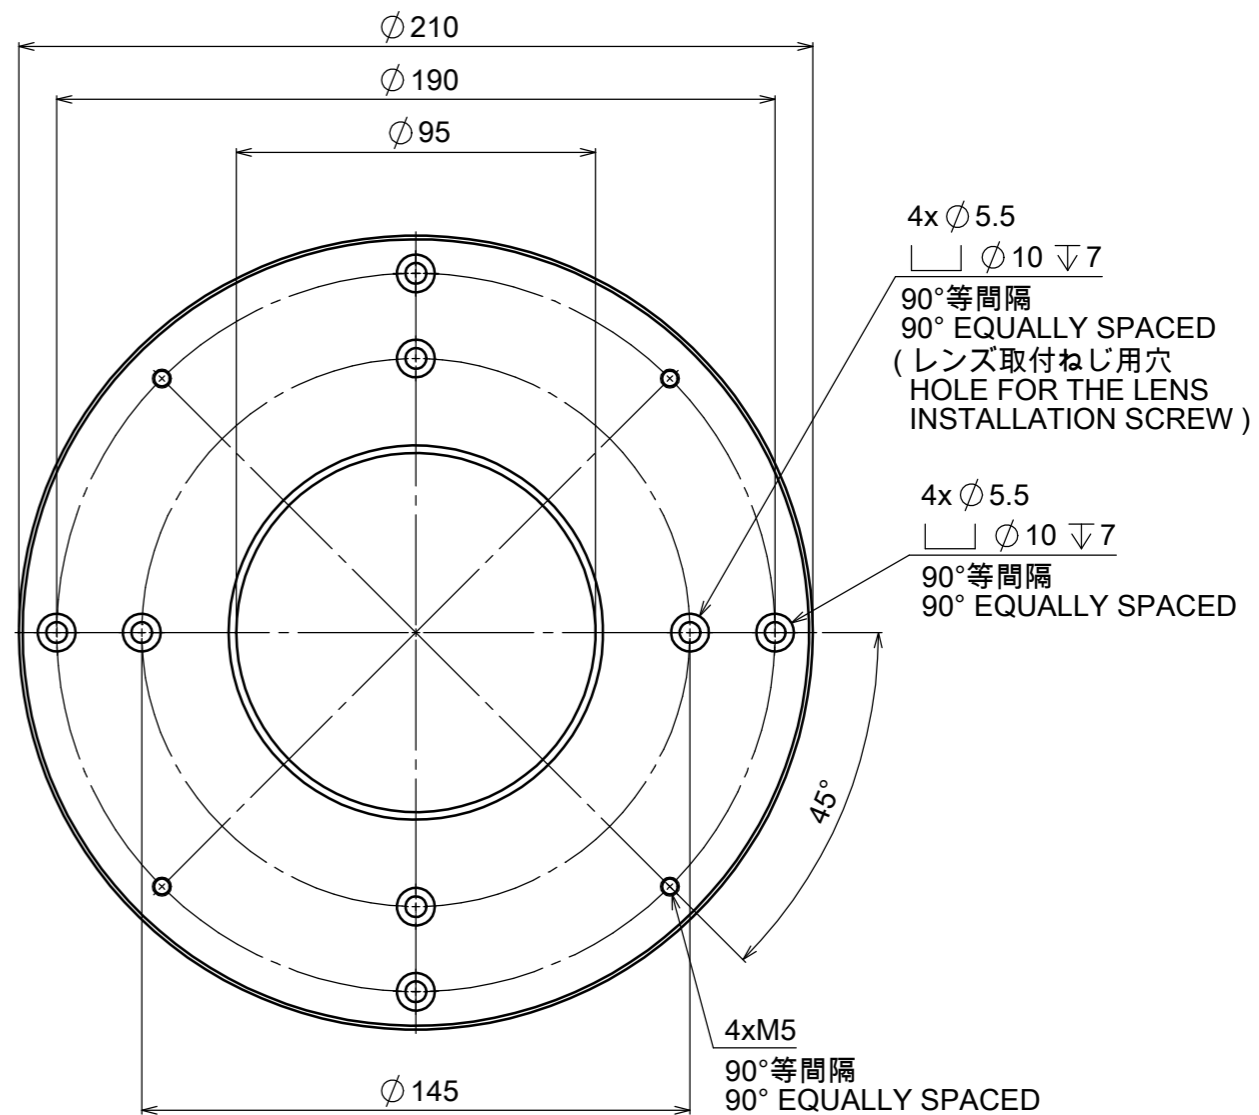

取付例
INSTALLATION EXAMPLE

MTL-120 / MTI-120 Series
MTI-135 / MTL-135 Series

MTL-FA135

Model Name : MTL-FA135
MORITEX CORPORATION