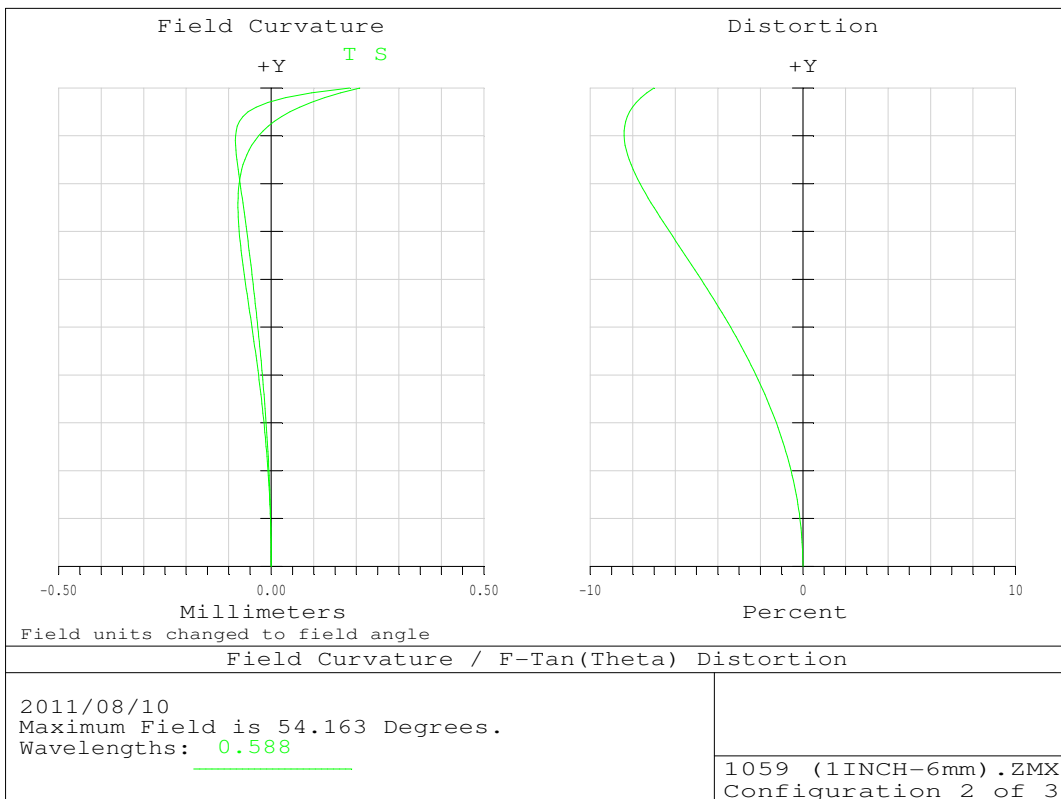

LM6HC

Object Distance: Infinity F / 1.8

Object Distance: 1m F / 1.8

Object Distance: 0.3m F/1.8