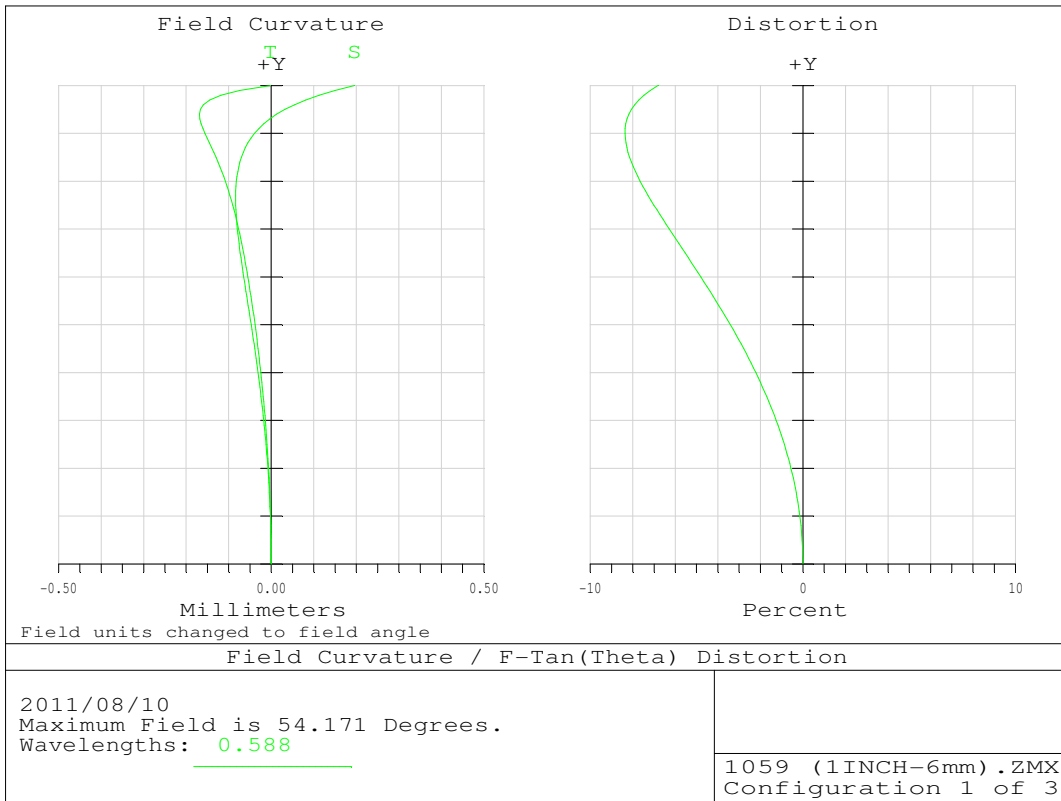

LM6HC

Object Distance: Infinity F / 1.8

Object Distance: 1m F / 1.8

Object Distance: 0.3m F/1.8