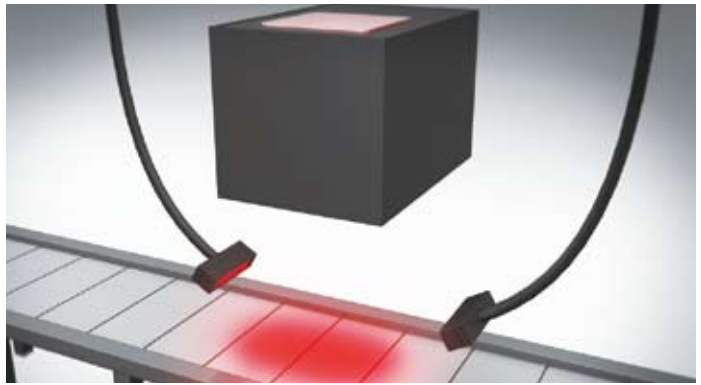

Save Space: Installation Possible in Narrow Spaces

Compact Bar Light Unit
LDL2-33x8

s e r i e s

Patented

CCS Inc.

Ideal for Narrow Spaces

Useful for Supplemental Lighting

Specifications

Model	LDL2-33X8RD	LDL2-33X8SW	LDL2-33X8BL	LDL2-33X8GR	LDL2-33X8IR850
Direct number	1004646	1004647	1004648	1004649	1004650
LED color	Red (RD)	White (SW)	Blue (BL)	Green (GR)	Infrared (IR)
Input voltage (max.)	24 VDC				
Power consumption (max.)	1.3 W		0.8 W		1.3 W
Peak wavelength (typical)	635 nm	---	470 nm	525 nm	850 nm
Correlated color temperature (typical)	---	6,600 K	---	---	---
Cable length	0.3 m				
Input connector	SMR-03V-B				
Polarity and signals	1: Anode (+), brown, 2: NC, 3: Cathode (-), blue				
Case material	Aluminum alloy, POM				
Operating temperature and humidity	Temperature: 0 to 40°C, Humidity: 20% to 85%RH (with no condensation)				
Storage temperature and humidity	Temperature: -20 to 60°C, Humidity: 20% to 85%RH (with no condensation)				
Cooling method	Natural air cooling				
Weight	20 g				
Data					

Options

Diffusion Plate DF-LDL2-33X8

Diffuses direct light. Suppresses glare by irradiating the workpiece with uniform light.

*This option is not effective with infrared light.

Polarizing Plate PL-LDL2-33X8-HO/VE

The irradiation angle is adjustable when mounting Light Units with this Bracket. Various forms of lighting, such as lighting from two directions or four directions, can be achieved by changing the mounting method.